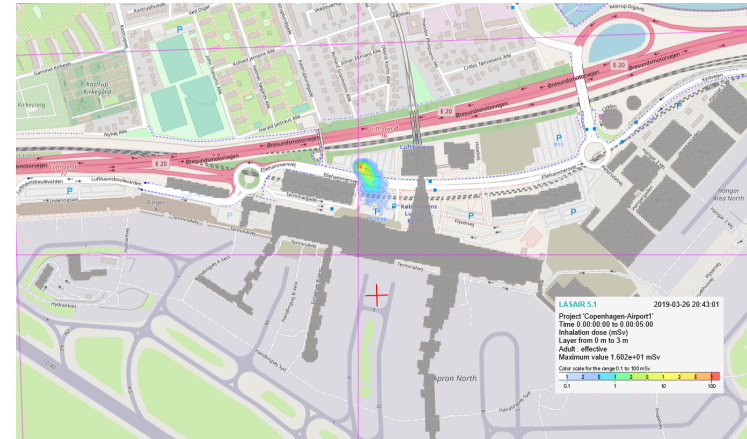

## Urban Scenario Copenhagen Airport (COP) Inhalation Dose, time series 05 min.

## Urban Scenario Copenhagen Airport (COP) Inhalation Dose, time series 10 min.

## Urban Scenario Copenhagen Airport (COP) Inhalation Dose, time series 15 min.