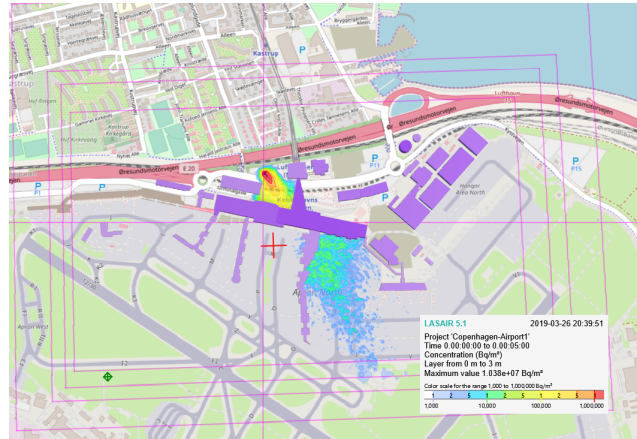

## Urban Scenario Copenhagen Airport (COP) Inhalation Dose, time series 05 min.

## Urban Scenario Copenhagen Airport (COP) Inhalation Dose, time series 10 min.

## Urban Scenario Copenhagen Airport (COP) Inhalation Dose, time series 15 min.