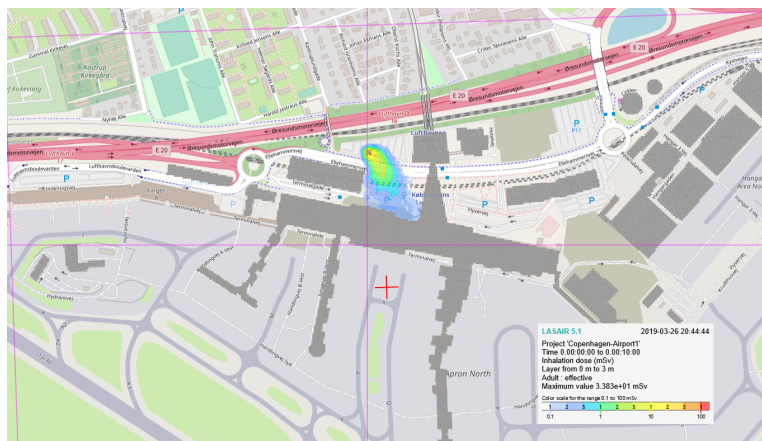

## Urban Scenario Copenhagen Airport (COP) Inhalation Dose, time series 05 min.

## Urban Scenario Copenhagen Airport (COP) Inhalation Dose, time series 10 min.

## Urban Scenario Copenhagen Airport (COP) Inhalation Dose, time series 15 min.